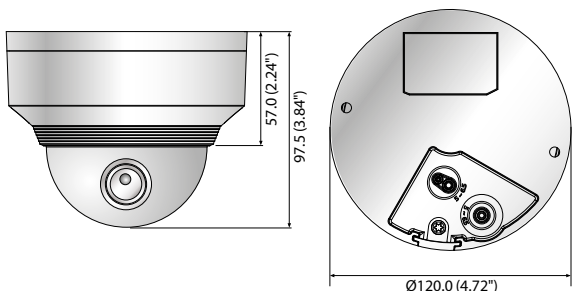

Dimensions

Unit: mm (inch)